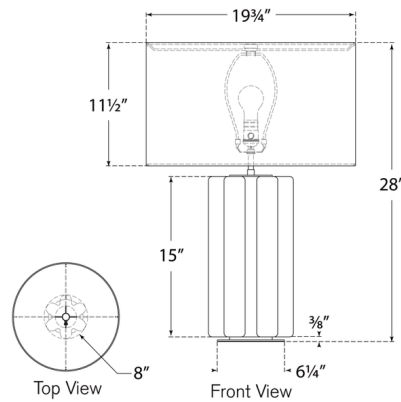

By Visual Comfort Signature

Description

The Vellig Table Lamp introduces depth to your space with its ribbed Litecrete concrete body. A linen drum shade complements the design and provides a harmonious contrast with its soft texture. The lamp casts a diffused ambient light throughout the room, creating a welcoming atmosphere.

Shown in terracotta stained concrete / linen

Specifications

COLOR	Linen
BODY FINISH	Terracotta Stained Concrete
WATTAGE	15W
DIMMER	Included
DIMENSIONS	19.75"W x 28"H
BULB NOT INCLUDED	1 x A19/Medium (E26)/15W/120V LED