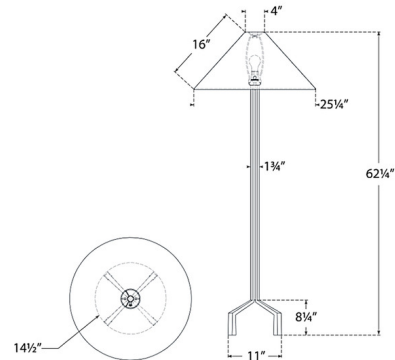

Shown in gilded iron / linen

CLICK TO VIEW PRODUCT

Notes: