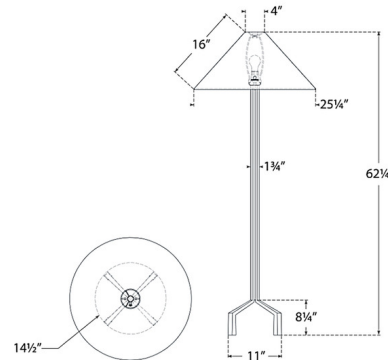

### Specifications

COLOR . . . . . Linen  
BODY FINISH . . . . . Gilded Iron  
WATTAGE . . . . . 15W  
DIMMER . . . . . Included  
DIMENSIONS . . . . . 25.25"W x 62.25"H  
BULB NOT INCLUDED . . . . . 1 x A19/Medium (E26)/15W/120V LED

### Technical Information

PRODUCT DIMENSIONS . . . . . Cord: 144"

Shown in gilded iron / linen

CLICK TO VIEW PRODUCT

Notes: