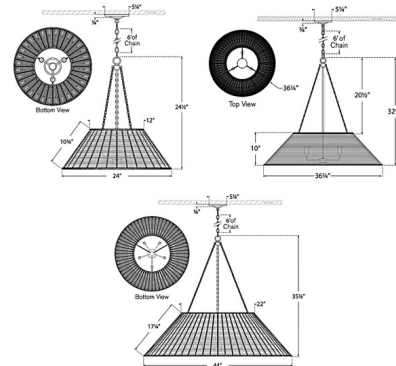

Shown in white wicker / soft brass

Specifications

COLOR N/A
 BODY FINISH White Wicker / Soft Brass
 WATTAGE 16.5W
 DIMMER Standard 120V
 DIMENSIONS 36.25"W x 32.5"H
 BULB NOT INCLUDED 3 x G16.5/Candelabra (E12)/5.5W/120V LED

Technical Information

PRODUCT DIMENSIONS Adjustable Chain Length: 72"

CLICK TO VIEW PRODUCT

Notes: