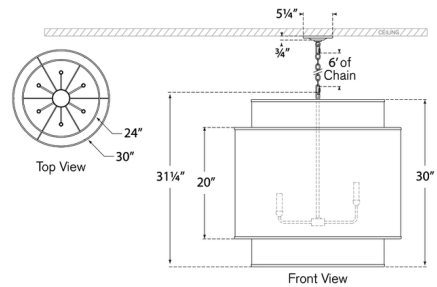

Shown in soft brass / natural rattan

Specifications

COLOR	Natural Rattan
BODY FINISH	Soft Brass
WATTAGE	39W
DIMMER	Standard 120V
DIMENSIONS	30"W x 31.25"H
BULB NOT INCLUDED	6 x B11/Candelabra (E12)/6.5W/120V LED