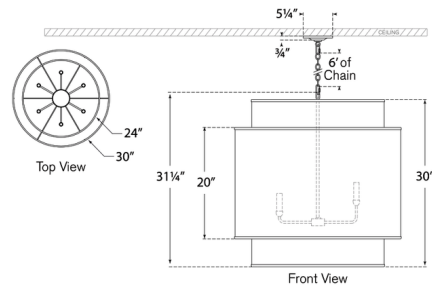

Shown in soft brass / natural rattan

Specifications

COLOR Natural Rattan
BODY FINISH Soft Brass
WATTAGE 39W
DIMMER Standard 120V
DIMENSIONS 30"W x 31.25"H
BULB NOT INCLUDED 6 x B11/Candelabra (E12)/6.5W/120V LED