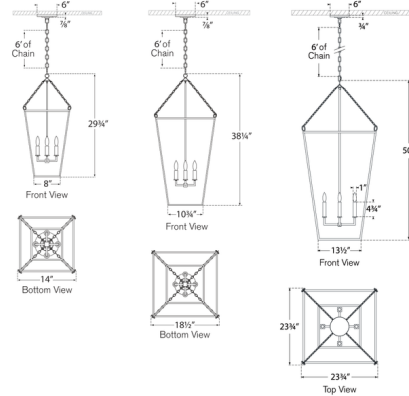

By Visual Comfort Signature

Description

The Malloy Pendant is an airy, open lantern suspension ideal for a foyer or living room. Its tall frame gives it a distinctive look, while chain link supports add vintage charm. The lamp holder cluster inside emits a warm glow, creating an inviting environment.

Shown in gilded iron

Specifications

COLOR	N/A
BODY FINISH	Gilded Iron
WATTAGE	22W
DIMMER	Standard 120V
DIMENSIONS	14"W x 29.75"H x 14"D
BULB NOT INCLUDED	4 x C11/Candelabra (E12)/5.5W/120V LED

CLICK TO VIEW PRODUCT