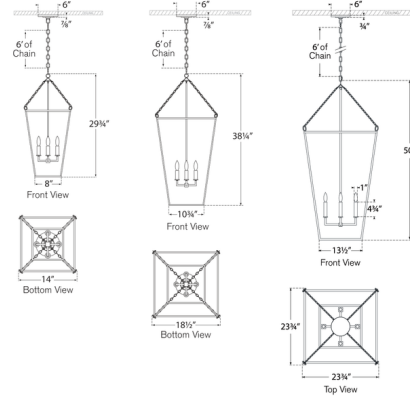

Description

The Malloy Pendant is an airy, open lantern suspension ideal for a foyer or living room. Its tall frame gives it a distinctive look, while chain link supports add vintage charm. The lamp holder cluster inside emits a warm glow, creating an inviting environment.

Specifications

COLOR N/A
 BODY FINISH Gilded Iron
 WATTAGE 22W
 DIMMER Standard 120V
 DIMENSIONS 14"W x 29.75"H x 14"D
 BULB NOT INCLUDED 4 x C11/Candelabra (E12)/5.5W/120V LED

Shown in gilded iron

CLICK TO VIEW PRODUCT