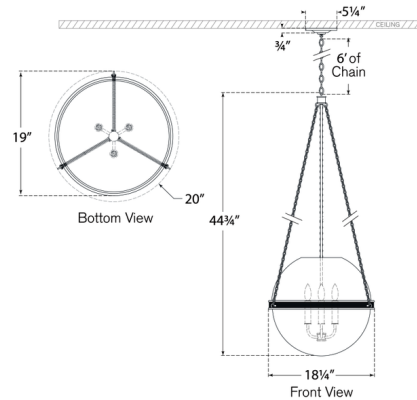

Description

The Reese Globe Pendant offers vintage elegance with its candlestick lamp cluster held in a clear lantern-like globe, with fine decorative chains serving as support. Use it individually or in multiples to cast warm lighting in your kitchen, dining room or hallway.

Shown in polished nickel / clear

Specifications

COLOR	Clear
BODY FINISH	Polished Nickel
WATTAGE	19.5W
DIMMER	Standard 120V
DIMENSIONS	18.25"W x 44.75"H
BULB NOT INCLUDED	3 x B11/Candelabra (E12)/6.5W/120V LED