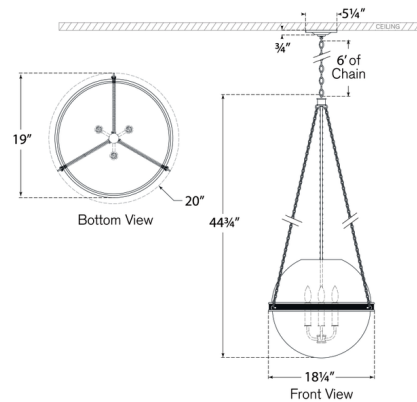

Description

The Reese Globe Pendant offers vintage elegance with its candlestick lamp cluster held in a clear lantern-like globe, with fine decorative chains serving as support. Use it individually or in multiples to cast warm lighting in your kitchen, dining room or hallway.

Specifications

COLOR Clear
BODY FINISH Polished Nickel
WATTAGE 19.5W
DIMMER Standard 120V
DIMENSIONS 18.25"W x 44.75"H
BULB NOT INCLUDED 3 x B11/Candelabra (E12)/6.5W/120V LED

Shown in polished nickel / clear