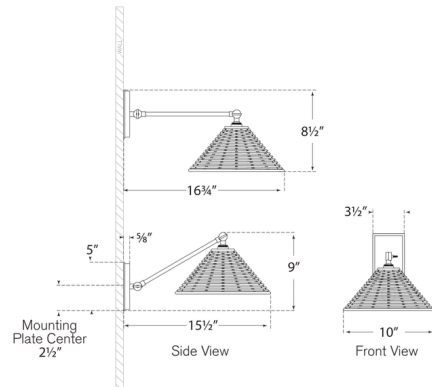

### Description

The Wimberley Swing Arm Wall Light combines a sleek metal plate and arm with the organic appeal of a natural wicker or fabric shade. The arm and shade pivot for adjusting light direction. With its casual style and glow of warm light, the Wimberley creates an inviting atmosphere in your space. Note: Fixture does not cover a standard US junction box and requires a 2 x 4 inch junction box. No White Wicker with a Polished Nickel finish.

### Specifications

COLOR	Natural Wicker
BODY FINISH	Polished Nickel
WATTAGE	5.5W
DIMMER	Standard 120V
DIMENSIONS	9"W x 8.5"H x 15.5"D
BULB NOT INCLUDED	1 x G16.5/Candelabra (E12)/5.5W/120V LED

CLICK TO VIEW PRODUCT