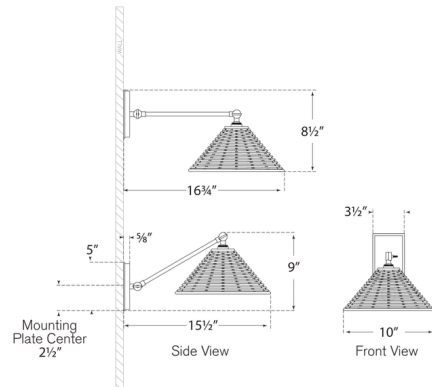

Shown in polished nickel / natural wicker