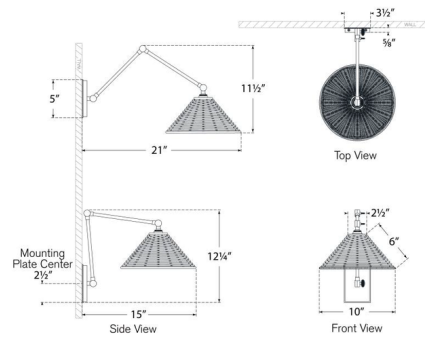

Description

The Wimberley Double Swing Arm Wall Light combines a sleek metal plate and arm with the organic appeal of a natural wicker or fabric shade. The articulating arms and shade can be adjusted to change light direction. With its casual style and glow of warm light, the Wimberley creates an inviting atmosphere in your space. Note: Fixture does not cover a standard US junction box and requires a 2 x 4 inch junction box. No White Wicker with a Polished Nickel finish.

Shown in soft brass / white wicker

Specifications

COLOR White Wicker
BODY FINISH Soft Brass
WATTAGE 5.5W
DIMMER Standard 120V
DIMENSIONS 10"W x 12.25"H x 21"D
BULB NOT INCLUDED 1 x G16.5/Candelabra (E12)/5.5W/120V LED