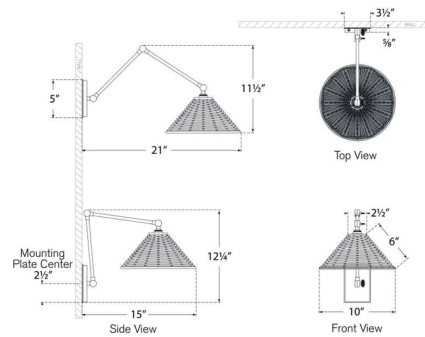

Description

The Wimberley Double Swing Arm Wall Light combines a sleek metal plate and arm with the organic appeal of a natural wicker or fabric shade. The articulating arms and shade can be adjusted to change light direction. With its casual style and glow of warm light, the Wimberley creates an inviting atmosphere in your space. Note: Fixture does not cover a standard US junction box and requires a 2 x 4 inch junction box. No White Wicker with a Polished Nickel finish.

Shown in soft brass / white wicker

Specifications

COLOR White Wicker
 BODY FINISH Soft Brass
 WATTAGE 5.5W
 DIMMER Standard 120V
 DIMENSIONS 10"W x 12.25"H x 21"D
 BULB NOT INCLUDED 1 x G16.5/Candelabra (E12)/5.5W/120V LED