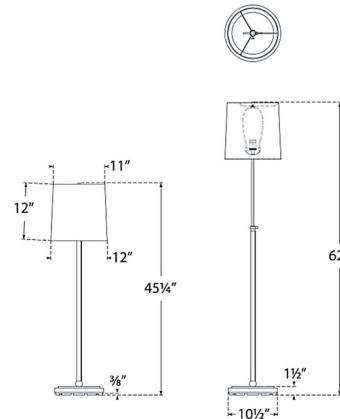

By Visual Comfort Signature

Description

The Bryant Wrapped Floor Lamp adds a clean classic look to your interior space. The smooth stem is wrapped with a leather accent and holds a cone shaped linen shade that casts warm light across your room. Dimmer switch is located on the lamp socket.

Shown in polished nickel / natural leather / linen

Specifications

COLOR	Linens
BODY FINISH	Polished Nickel / Natural Leather
WATTAGE	15W
DIMMER	Included
DIMENSIONS	12"W x 45.25"H
BULB NOT INCLUDED	1 x A19/Medium (E26)/15W/120V LED

Technical Information

PRODUCT DIMENSIONS	Cord: 144"
--------------------	------------

CLICK TO VIEW PRODUCT

Notes: