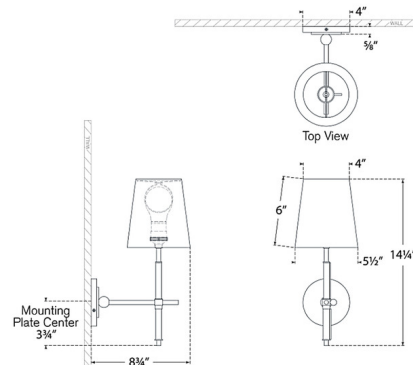

Specifications

COLOR Linen
BODY FINISH Hand-Rubbed Antique Brass / Chocolate Leather
WATTAGE 15W
DIMMER Standard 120V
DIMENSIONS 5.5"W x 14.5"H x 8.75"D
BULB NOT INCLUDED 1 x A19/Medium (E26)/15W/120V LED

Technical Information

PRODUCT DIMENSIONS Backplate: 4" Diameter

Shown in hand-rubbed antique brass / chocolate leather / linen

CLICK TO VIEW PRODUCT

Notes: