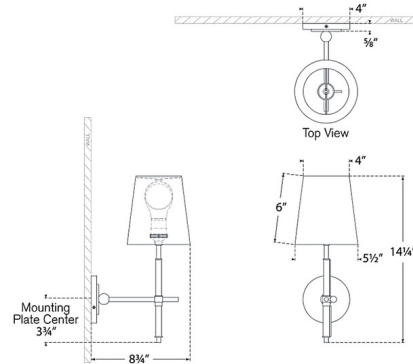

Specifications

COLOR Linen
BODY FINISH Hand-Rubbed Antique Brass / Chocolate Leather
WATTAGE 15W
DIMMER Standard 120V
DIMENSIONS 5.5"W x 14.5"H x 8.75"D
BULB NOT INCLUDED 1 x A19/Medium (E26)/15W/120V LED

Technical Information

PRODUCT DIMENSIONS Backplate: 4" Diameter

Shown in hand-rubbed antique brass / chocolate leather / linen

CLICK TO VIEW PRODUCT

Notes: