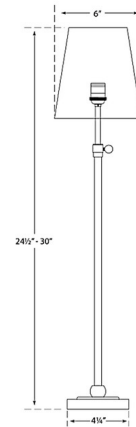

By Visual Comfort Signature

Description

The Bryant Wrapped Slim Adjustable Table Lamp adds a clean classic look to your interior space. The smooth stem is wrapped with a leather accent and has a key adjustment to allow this table to be 24.5 - 30 inches. Topped with a linen cone shaped shade that casts warm light across your room. On/Off switch is located on the cord.

Shown in hand-rubbed antique brass / chocolate leather / linen

Specifications

COLOR	Linon
BODY FINISH	Hand-Rubbed Antique Brass / Chocolate Leather
WATTAGE	15W
DIMMER	N/A
DIMENSIONS	6"W x 30.5"H
BULB NOT INCLUDED	1 x A19/Medium (E26)/15W/120V LED

Technical Information

PRODUCT DIMENSIONS	Cord: 120"
--------------------	------------

CLICK TO VIEW PRODUCT

Notes: