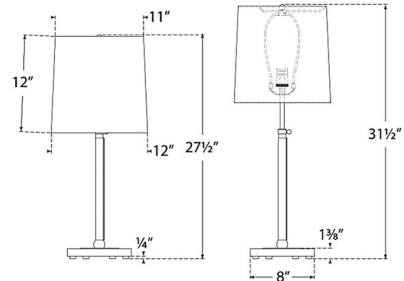

Top View

CLICK TO VIEW PRODUCT

Notes: