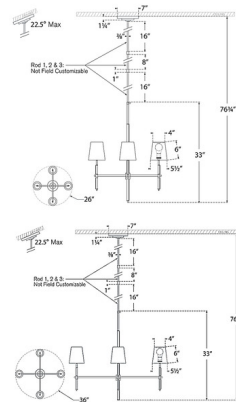

By Visual Comfort Signature

Description

The Bryant Wrapped Chandelier adds a clean classic look to your interior space. The smooth arms are wrapped with a leather accent and hold slightly tapered linen shades that casts warm light across your room. Sloped ceiling to 22.5 degrees max. Fixed Overall Height. Note: Custom Overall Heights are available. For quotes, please contact our sales team.

Shown in hand-rubbed antique brass / chocolate leather / linen

Specifications

COLOR Linen
BODY FINISH Hand-Rubbed Antique Brass / Chocolate Leather
WATTAGE 60W
DIMMER Standard 120V
DIMENSIONS 26\"/>

Technical Information

PRODUCT DIMENSIONS . Non Adjustable Downrods: One 8\"/>

CLICK TO VIEW PRODUCT

Notes: