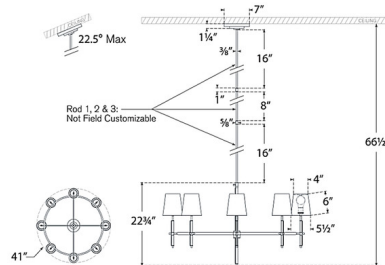

By Visual Comfort Signature

Description

The Bryant Wrapped Ring Chandelier adds a clean classic look to your interior space. The smooth circular frame is wrapped with a leather accent and holds slightly tapered linen shades that casts warm light across your room. Sloped ceiling to 22.5 degrees max. Fixed Overall Height. Note: Custom Overall Heights are available. For quotes, please contact our sales team.

Shown in hand-rubbed antique brass / chocolate leather / linen

Specifications

COLOR Linen
BODY FINISH Hand-Rubbed Antique Brass / Chocolate Leather
WATTAGE 120W
DIMMER Standard 120V
DIMENSIONS 41"W x 22.75"H
BULB NOT INCLUDED 8 x A19/Medium (E26)/15W/120V LED

Technical Information

PRODUCT DIMENSIONS . Non Adjustable Downrods: One 8" and Two 16" Included

CLICK TO VIEW PRODUCT

Notes: