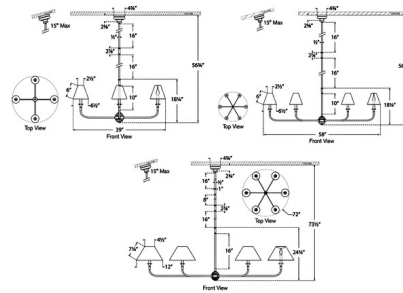

Description

The Piaf Chandelier brings a clean, airy feel to your interior space. The steel frame is accented with decorative hubs and topped with conical linen shades that cast warm shadows across your room. Sloped ceiling to 15 degrees. Note: Swedish Grey is not available in the 72 inch size. Note: Custom Overall Heights are available. For quotes, please contact our sales team.

Shown in plaster white / white linen

Specifications

COLOR	White Linen
BODY FINISH	Plaster White
WATTAGE	39W
DIMMER	Standard 120V
DIMENSIONS	72"W x 24.25"H
BULB NOT INCLUDED	6 x B11/Candelabra (E12)/6.5W/120V LED