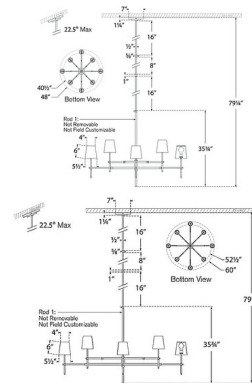

### Specifications

COLOR . . . . . Linen  
BODY FINISH . . . . . Polished Nickel  
WATTAGE . . . . . 120W  
DIMMER . . . . . Standard 120V  
DIMENSIONS . . . . . 48"W x 35.75"H  
BULB NOT INCLUDED . . . . . 8 x A19/Medium (E26)/15W/120V LED

### Technical Information

PRODUCT DIMENSIONS . . . . . Downrods: One 8" and Two 16" Included

Notes:

Shown in polished nickel / linen

CLICK TO VIEW PRODUCT