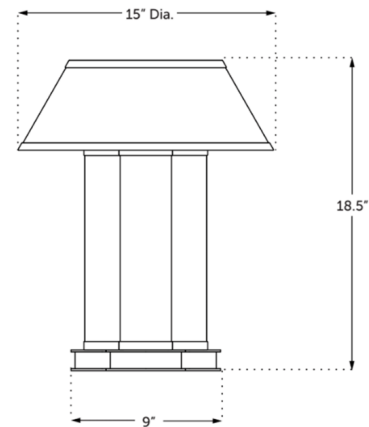

By Studio Dunn

Description

The Pillaret Trio clover-shaped table lamp compels attention with both organic flow and precise symmetry. The gracefully curved design features a touch-sensitive switch for easy on/off. This piece further expands our reinterpretation of the neo-classical Bouillotte table lamp.

Shown in black / maple / cream

Specifications

COLOR	Cream
BODY FINISH	Black / Maple
WATTAGE	225W
DIMMER	N/A
DIMENSIONS	15"W x 18.5"H
BULB NOT INCLUDED	3 x G16.5/Medium (E26)/75W/120V Incandescent
OTHER BULB OPTIONS	3 x G16.5/Medium (E26)/120V LED