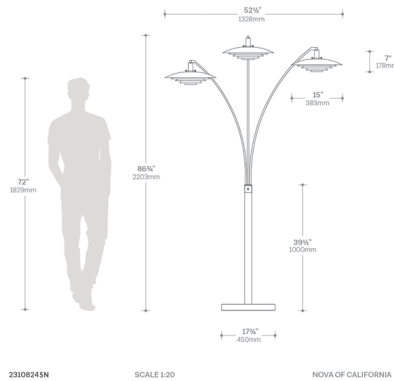

Lightology

lightology.com
866-954-4489
07-08-26

Project: _____
 Company: _____
 Location: _____ Fixture Type: _____
 SPEC #: **NVC1244770**
 Approved On: _____ Approved By: _____

Rancho Mirage Triple Stem Floor Lamp

By Nova of California

Description

The Rancho Mirage Triple Stem Floor Lamp is classically finished with matte black tiered shades that create an unparalleled warm glow due to the silver leaf finishing on the underside of the shades. The trio of shades can fan out as desired and become a focal point over sofas and chairs and creates overhead lighting and features a sturdy marble base. Dimmer switch on column.

Shown in antique nickel / black / silver

Specifications

COLOR Black / Silver
 BODY FINISH Antique Nickel
 WATTAGE 42W
 DIMMER Included
 DIMENSIONS 52"W x 87"H x 51"D
 BULB NOT INCLUDED 3 x A19/Medium (E26)/14W/120V LED