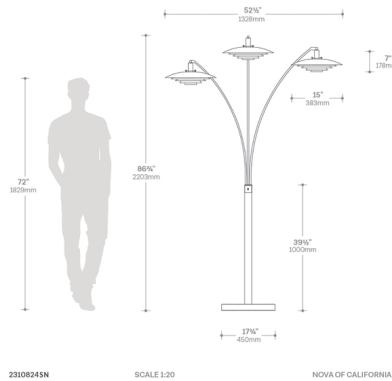

Lightology

lightology.com
866-954-4489
04-28-26

Project: _____
 Company: _____
 Location: _____ Fixture Type: _____
 SPEC #: **NVC1244770**
 Approved On: _____ Approved By: _____

Rancho Mirage Triple Stem Floor Lamp

By Nova of California

Description

The Rancho Mirage Triple Stem Floor Lamp is classically finished with matte black tiered shades that create an unparalleled warm glow due to the silver leaf finishing on the underside of the shades. The trio of shades can fan out as desired and become a focal point over sofas and chairs and creates overhead lighting and features a sturdy marble base. Dimmer switch on column.

Shown in antique nickel / black / silver

Specifications

COLOR Black / Silver
 BODY FINISH Antique Nickel
 WATTAGE 42W
 DIMMER Included
 DIMENSIONS 52"W x 87"H x 51"D
 BULB NOT INCLUDED 3 x A19/Medium (E26)/14W/120V LED