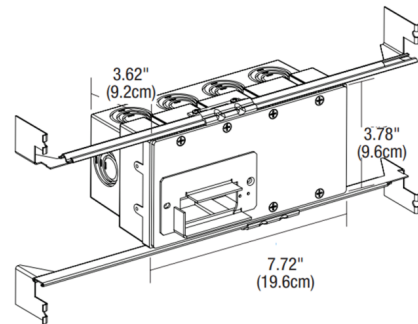

By PureEdge Lighting

Description

The TruLine / TruCurve 1A Pure Smart 4-Gang Junction Box includes a 4 gang Junction Box with adjustable bar hangers and mounting plate for the Truline 1A, TruCurve 1A, and TruCurve 1 Channel. Two Class 2, 14 AWG stranded conductors from remote located power supply are required per Pure Smart WiZ Pro CV Bridgebox used. Junction Box can be quick shipped for rough-in. Note: Included with Pure Smart Power Feed ordering code

Shown in satin aluminum

Specifications

| | |
|-------------|-----------------------------|
| COLOR | N/A |
| BODY FINISH | Satin Aluminum |
| WATTAGE | N/A |
| DIMMER | N/A |
| DIMENSIONS | 7.72\"W x 3.88\"H x 3.62\"D |
| BULB | N/A |