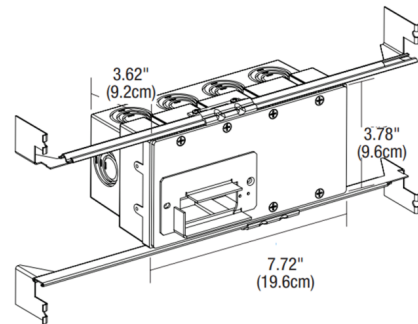

By PureEdge Lighting

Description

The TruLine / TruCurve 1A Pure Smart 4-Gang Junction Box includes a 4 gang Junction Box with adjustable bar hangers and mounting plate for the TruLine 1A, TruCurve 1A, and TruCurve 1 Channel. Two Class 2, 14 AWG stranded conductors from remote located power supply are required per Pure Smart WiZ Pro CV Bridgebox used. Junction Box can be quick shipped for rough-in. Note: Included with Pure Smart Power Feed ordering code

Shown in satin aluminum

Specifications

COLOR	N/A
BODY FINISH	Satin Aluminum
WATTAGE	N/A
DIMMER	N/A
DIMENSIONS	7.72"W x 3.88"H x 3.62"D
BULB	N/A

CLICK TO VIEW PRODUCT

Notes: