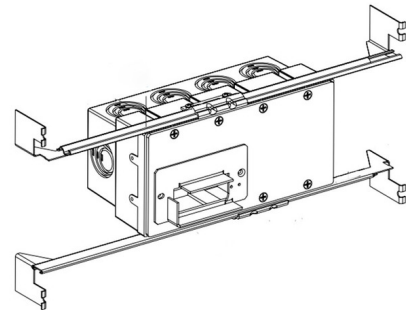

By PureEdge Lighting

Description

The TruLine / TruCurve 1A Pure Smart 4-Gang Junction Box includes a 4 gang Junction Box with adjustable bar hangers and mounting plate for the Truline 1A, TruCurve 1A, and TruCurve 1 Channel. Two Class 2, 14 AWG stranded conductors from remote located power supply are required per Pure Smart WiZ Pro CV Bridgebox used. Junction Box can be quick shipped for rough-in. Note: Included with Pure Smart Power Feed ordering code

Shown in satin aluminum

Specifications

| | |
|-------------|-----------------------------|
| COLOR | N/A |
| BODY FINISH | Satin Aluminum |
| WATTAGE | N/A |
| DIMMER | N/A |
| DIMENSIONS | 7.72\"W x 3.88\"H x 3.62\"D |
| BULB | N/A |