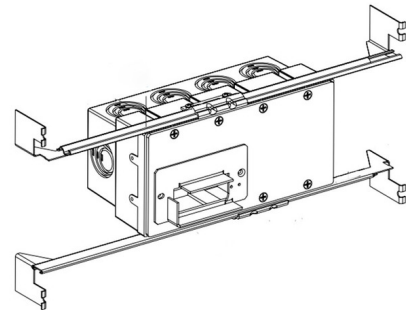

Lightology

lightology.com
866-954-4489
07-11-26

Project: _____

Company: _____

Location: _____ Fixture Type: _____

SPEC #: **EDG1244783**

Approved On: _____ Approved By: _____

TruLine 1A / TruCurve 1 / TruArch 1 4-Gang Junction Box

By PureEdge Lighting

Description

The TruLine / TruCurve 1A Pure Smart 4-Gang Junction Box includes a 4 gang Junction Box with adjustable bar hangers and mounting plate for the TruLine 1A, TruCurve 1A, and TruCurve 1 Channel. Two Class 2, 14 AWG stranded conductors from remote located power supply are required per Pure Smart WiZ Pro CV Bridgebox used. Junction Box can be quick shipped for rough-in. Note: Included with Pure Smart Power Feed ordering code

Shown in satin aluminum

Specifications

COLOR	N/A
BODY FINISH	Satin Aluminum
WATTAGE	N/A
DIMMER	N/A
DIMENSIONS	7.72"W x 3.88"H x 3.62"D
BULB	N/A

CLICK TO VIEW PRODUCT

Notes: