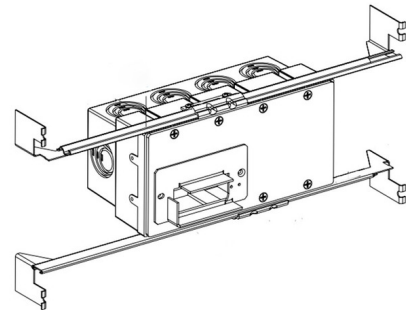

Lightology

lightology.com
866-954-4489
05-24-26

Project: _____

Company: _____

Location: _____ Fixture Type: _____

SPEC #: **EDG1244785**

Approved On: _____ Approved By: _____

TruLine .5A Rectangle Feed with 4-Gang Junction Box By PureEdge Lighting

Description

The TruLine .5A TruLine Rectangle Feed includes a 4 gang junction box with adjustable bar hangers and mounting plate (included with Pure Smart Power Feed ordering code) for the TruLine .5A Channel. Two Class 2, 14AWG stranded conductors from a remote located power supply are required per WiZ Pro CV Bridgebox used. Junction box can be quick shipped for rough-in.

Shown in aluminum

Specifications

COLOR	N/A
BODY FINISH	Aluminum
WATTAGE	N/A
DIMMER	N/A
DIMENSIONS	7.72\"W x 3.88\"H x 3.62\"D
BULB	N/A

CLICK TO VIEW PRODUCT

Notes: