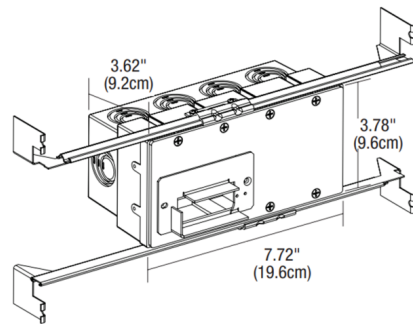

Lightology

lightology.com
866-954-4489
05-24-26

Project: _____

Company: _____

Location: _____ Fixture Type: _____

SPEC #: **EDG1244785**

Approved On: _____ Approved By: _____

TruLine .5A Rectangle Feed with 4-Gang Junction Box By PureEdge Lighting

Description

The TruLine .5A TruLine Rectangle Feed includes a 4 gang junction box with adjustable bar hangers and mounting plate (included with Pure Smart Power Feed ordering code) for the TruLine .5A Channel. Two Class 2, 14AWG stranded conductors from a remote located power supply are required per WiZ Pro CV Bridgebox used. Junction box can be quick shipped for rough-in.

Shown in aluminum

Specifications

COLOR	N/A
BODY FINISH	Aluminum
WATTAGE	N/A
DIMMER	N/A
DIMENSIONS	7.72\"W x 3.88\"H x 3.62\"D
BULB	N/A

CLICK TO VIEW PRODUCT

Notes: