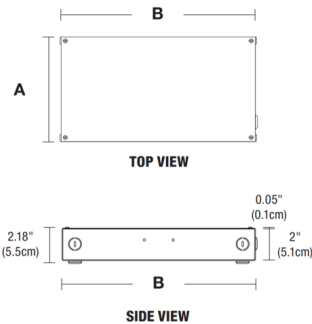

### Specifications

COLOR . . . . . N/A  
 BODY FINISH . . . . . White  
 WATTAGE . . . . . 96W  
 DIMMER . . . . . Not Dimmable  
 DIMENSIONS . . . . . 12.4"W x 2.18"H x 3.12"D  
 BULB NOT INCLUDED . . . . . 1 x LED/96W/24V LED

### Technical Information

LAMP COLOR . . . . . RGB+White

Shown in white

	A	B
<b>PSBR-96W-24VDC</b>	3.12"	12.4"
<b>PSBR-2X96W-24VDC</b>	6.48"	12.15"
<b>PSBR-3X96W-24VDC</b>	10"	14"

CLICK TO VIEW PRODUCT

Notes: