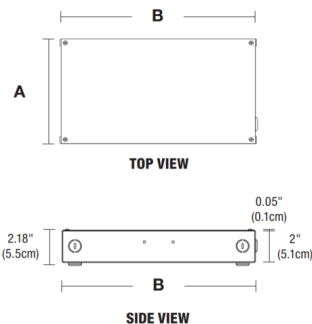

Specifications

COLOR N/A
 BODY FINISH White
 WATTAGE 96W
 DIMMER Not Dimmable
 DIMENSIONS 12.4"W x 2.18"H x 3.12"D
 BULB NOT INCLUDED 1 x LED/96W/24V LED

Technical Information

LAMP COLOR RGB+White

Shown in white

	A	B
PSBR-96W-24VDC	3.12"	12.4"
PSBR-2X96W-24VDC	6.48"	12.15"
PSBR-3X96W-24VDC	10"	14"

CLICK TO VIEW PRODUCT

Notes: