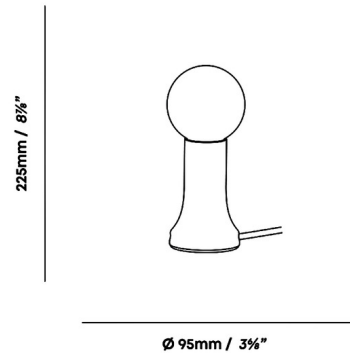

CLICK TO VIEW PRODUCT

Notes: