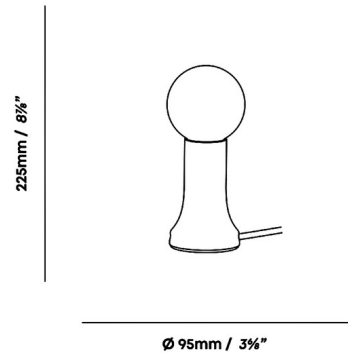

CLICK TO VIEW PRODUCT

Notes: