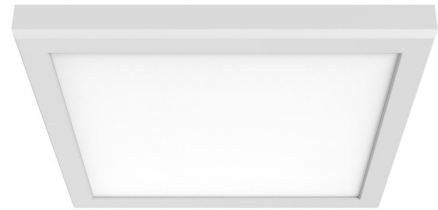

## Blink Pro Plus Color Select Ceiling Light

By Nuvo Lighting

### Description

The Blink Pro Plus Color Select Ceiling Flush Light is a clean simple piece. The low profile piece is perfect for a variety of styles. Note: A switch allows you to change the color temperature of the light between 2700K/3000K/3500K/4000K/5000K.

Shown in white / diffused lens

### Specifications

COLOR . . . . . Diffused Lens  
BODY FINISH . . . . . White  
WATTAGE . . . . . 19.5W  
DIMMER . . . . . Low Voltage Electronic  
DIMENSIONS . . . . . 12"W x 1.06"H x 12"D  
INTEGRATED LED MODULE . . . . . 1 x LED/19.5W/120-277V LED