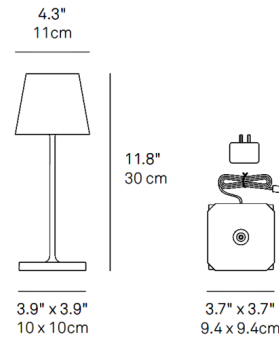

Shown in sage green