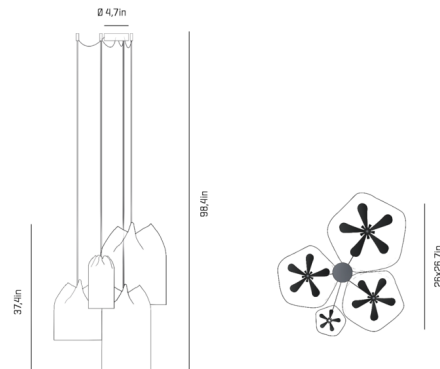

By a-emotional light

Description

The Agasallo Multi Light Pendant takes its name from the Galician word for gift, an apt name for a fixture that will be a welcome addition to any space. Agasallo features a grouping of four pendants in various sizes crafted from painted stainless steel mesh. Each lampshade is cylinder-shaped with a folded top for a delicate expression.

Shown in black / white

Specifications

COLOR	White
BODY FINISH	Black
WATTAGE	48W
DIMMER	Standard 120V
DIMENSIONS	26.7"W x 37.4"H x 26"D
BULB NOT INCLUDED	4 x A19/Medium (E26)/12W/120V LED
COUNTRY OF ORIGIN	Spain