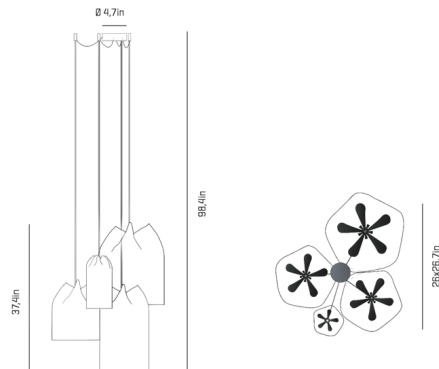

### Description

The Agasallo Multi Light Pendant takes its name from the Galician word for gift, an apt name for a fixture that will be a welcome addition to any space. Agasallo features a grouping of four pendants in various sizes crafted from painted stainless steel mesh. Each lampshade is cylinder-shaped with a folded top for a delicate expression.

### Specifications

COLOR	White
BODY FINISH	Black
WATTAGE	48W
DIMMER	Standard 120V
DIMENSIONS	26.7"W x 37.4"H x 26"D
BULB NOT INCLUDED	4 x A19/Medium (E26)/12W/120V LED
COUNTRY OF ORIGIN	Spain

CLICK TO VIEW PRODUCT