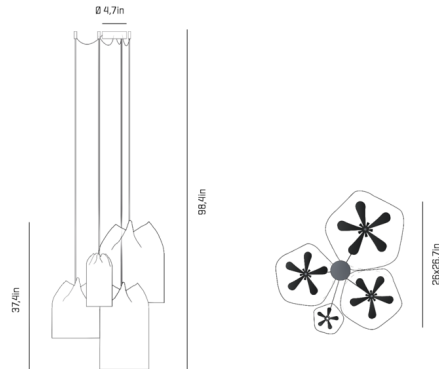

### Description

The Agasallo Multi Light Pendant takes its name from the Galician word for gift, an apt name for a fixture that will be a welcome addition to any space. Agasallo features a grouping of four pendants in various sizes crafted from painted stainless steel mesh. Each lampshade is cylinder-shaped with a folded top for a delicate expression.

### Specifications

COLOR . . . . . Beige  
BODY FINISH . . . . . Black  
WATTAGE . . . . . 48W  
DIMMER . . . . . Standard 120V  
DIMENSIONS . . . . . 26.7"W x 37.4"H x 26"D  
BULB NOT INCLUDED . . . . . 4 x A19/Medium (E26)/12W/120V LED  
COUNTRY OF ORIGIN . . . . . Spain