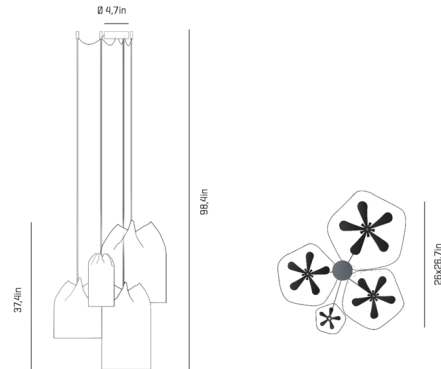

Lightology

lightology.com
866-954-4489
05-30-26

Project: _____

Company: _____

Location: _____ Fixture Type: _____

SPEC #: **ALV1244852**

Approved On: _____ Approved By: _____

Agasallo Multi Light Pendant

By a-emotional light

Description

The Agasallo Multi Light Pendant takes its name from the Galician word for gift, an apt name for a fixture that will be a welcome addition to any space. Agasallo features a grouping of four pendants in various sizes crafted from painted stainless steel mesh. Each lampshade is cylinder-shaped with a folded top for a delicate expression.

Specifications

COLOR Grey
BODY FINISH Black
WATTAGE 48W
DIMMER Standard 120V
DIMENSIONS 26.7"W x 37.4"H x 26"D
BULB NOT INCLUDED 4 x A19/Medium (E26)/12W/120V LED
COUNTRY OF ORIGIN Spain

Notes: