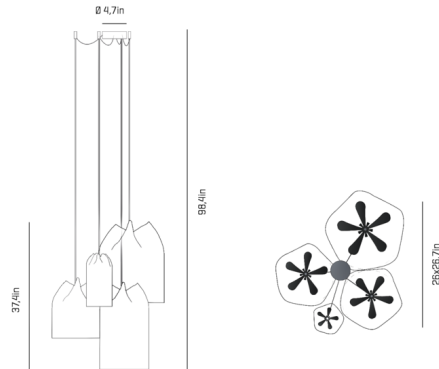

By a-emotional light

Description

The Agasallo Multi Light Pendant takes its name from the Galician word for gift, an apt name for a fixture that will be a welcome addition to any space. Agasallo features a grouping of four pendants in various sizes crafted from painted stainless steel mesh. Each lampshade is cylinder-shaped with a folded top for a delicate expression.

Specifications

COLOR	Taupe
BODY FINISH	Black
WATTAGE	48W
DIMMER	Standard 120V
DIMENSIONS	26.7"W x 37.4"H x 26"D
BULB NOT INCLUDED	4 x A19/Medium (E26)/12W/120V LED
COUNTRY OF ORIGIN	Spain

Notes: