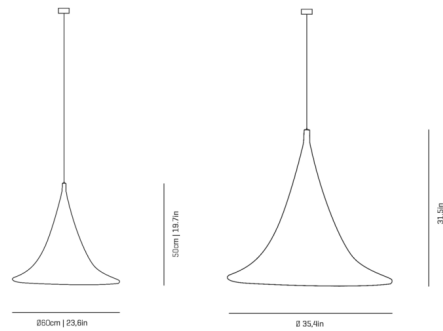

### Specifications

COLOR	Beige
BODY FINISH	Black
WATTAGE	12W
DIMMER	Standard 120V
DIMENSIONS	23.6"W x 19.7"H
BULB NOT INCLUDED	1 x A19/Medium (E26)/12W/120V LED
COUNTRY OF ORIGIN	Spain

CLICK TO VIEW PRODUCT