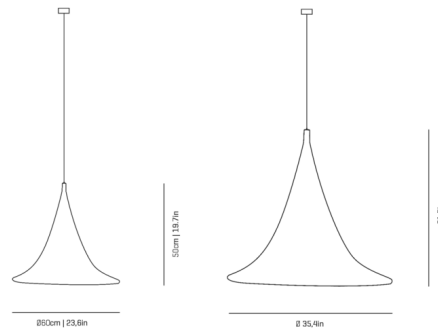

By a-emotional light

Description

The Cabana Pendant offers a sense of seclusion and shelter inspired by cabins, or cabanas in Galician. The fabric lampshade is produced using a 3D knitting method that allows for seamless three-dimensional structures. A parchment diffuser at the bottom of the shade filters and softens light, evoking the cozy feeling of being in a tent or under a canopy.

Shown in black / beige

Specifications

COLOR	Beige
BODY FINISH	Black
WATTAGE	36W
DIMMER	Standard 120V
DIMENSIONS	35.4"W x 31.5"H
BULB NOT INCLUDED	3 x A19/Medium (E26)/12W/120V LED
COUNTRY OF ORIGIN	Spain