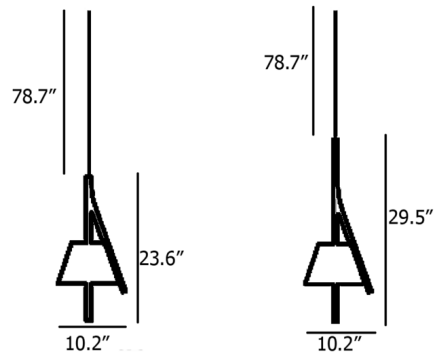

CLICK TO VIEW PRODUCT

Notes: