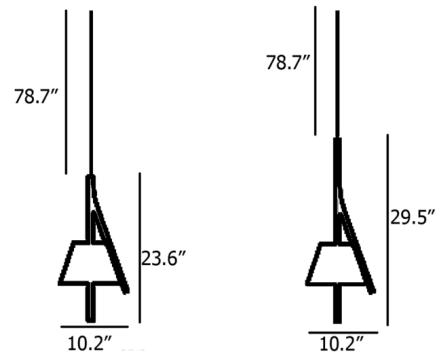

Specifications

COLOR	Black
BODY FINISH	Light Wood
WATTAGE	7W
DIMMER	Low Voltage Electronic
DIMENSIONS	10.2"W x 23.6"H x 9"D
INTEGRATED LED MODULE	1 x LED/7W/120V LED
COUNTRY OF ORIGIN	Spain

Technical Information

PRODUCT DIMENSIONS	Cord Length: 78.7"
LAMP COLOR	2700K
LUMENS/WATT	121.43
LUMINOUS FLUX	850 lumens

Shown in light wood / black

CLICK TO VIEW PRODUCT

Notes: