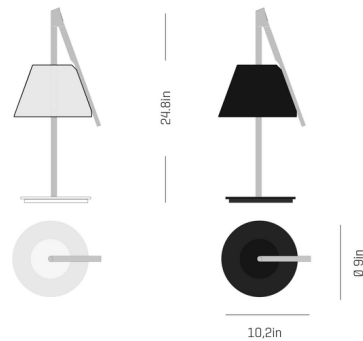

By a-emotional light

Description

The Cambo Table Lamp features a unique design with a branching stem inspired by the natural growth of plants. The natural texture of the wood grain is complemented by a painted aluminum mesh lamp shade, which creates an intriguing display of light from the integrated LED. On/off switch located on cord.

Shown in light wood / black

Specifications

COLOR Black
BODY FINISH Light Wood
WATTAGE 7W
DIMMER N/A
DIMENSIONS 10.2"W x 9"H
INTEGRATED LED MODULE 1 x LED/7W/120V LED
COUNTRY OF ORIGIN Spain

Technical Information

PRODUCT DIMENSIONS Cord Length: 78.7"
LAMP COLOR 2700K
LUMENS/WATT 121.43
LUMINOUS FLUX 850 lumens

CLICK TO VIEW PRODUCT

Notes: