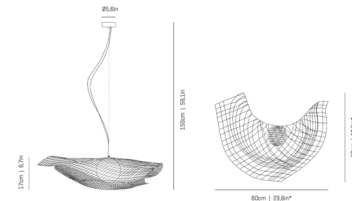

By a-emotional light

Description

The Mytilus Pendant takes inspiration from movement of the ocean. Majestically full of life, the Mytilus waves like the mysterious and eternal ocean currents. This contemporary design is constructed of painted stainless steel mesh and features an integrated LED that will work wonderfully in a variety of spaces.

Shown in stainless steel / white

Specifications

COLOR White
BODY FINISH Stainless Steel
WATTAGE 8W
DIMMER Low Voltage Electronic
DIMENSIONS 23.6"W x 6.7"H x 18.5"D
INTEGRATED LED MODULE 1 x LED/8W/120V LED
COUNTRY OF ORIGIN Spain

Technical Information

PRODUCT DIMENSIONS Cord Length: 78.7"
LAMP COLOR 2700K
LUMENS/WATT 120.00
LUMINOUS FLUX 960 lumens

CLICK TO VIEW PRODUCT

Notes: