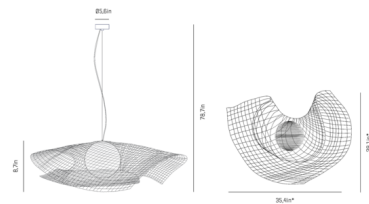

By a-emotional light

Description

The Mytilus Pendant takes inspiration from movement of the ocean. Majestically full of life, the Mytilus waves like the mysterious and eternal ocean currents. This contemporary design is constructed of painted stainless steel mesh and features an integrated LED that will work wonderfully in a variety of spaces.

Shown in stainless steel / white

Specifications

COLOR White
BODY FINISH Stainless Steel
WATTAGE 8W
DIMMER Low Voltage Electronic
DIMENSIONS 23.6"W x 6.7"H x 18.5"D
INTEGRATED LED MODULE 1 x LED/8W/120V LED
COUNTRY OF ORIGIN Spain

Technical Information

PRODUCT DIMENSIONS Cord Length: 78.7"
LAMP COLOR 2700K
LUMENS/WATT 120.00
LUMINOUS FLUX 960 lumens

CLICK TO VIEW PRODUCT

Notes: