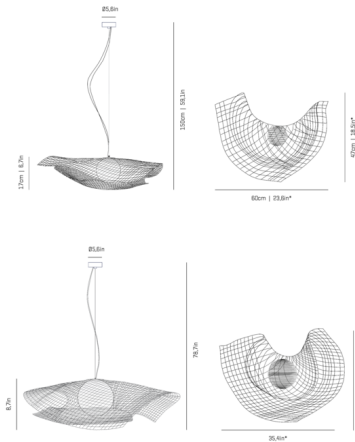

### Specifications

COLOR . . . . . White  
 BODY FINISH . . . . . Stainless Steel  
 WATTAGE . . . . . 8W  
 DIMMER . . . . . Low Voltage Electronic  
 DIMENSIONS . . . . . 23.6"W x 6.7"H x 18.5"D  
 INTEGRATED LED MODULE . . . . . 1 x LED/8W/120V LED  
 COUNTRY OF ORIGIN . . . . . Spain

### Technical Information

PRODUCT DIMENSIONS . . . . . Cord Length: 78.7"  
 LAMP COLOR . . . . . 2700K  
 LUMENS/WATT . . . . . 120.00  
 LUMINOUS FLUX . . . . . 960 lumens

Shown in stainless steel / white