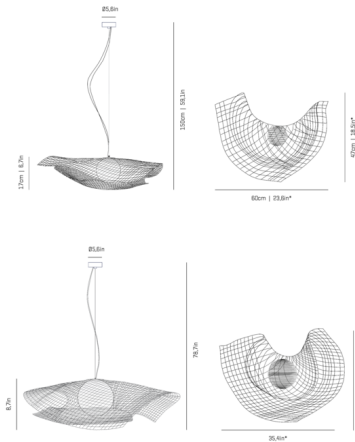

By a-emotional light

Description

The Mytilus Pendant takes inspiration from movement of the ocean. Majestically full of life, the Mytilus waves like the mysterious and eternal ocean currents. This contemporary design is constructed of painted stainless steel mesh and features an integrated LED that will work wonderfully in a variety of spaces.

Specifications

COLOR White
 BODY FINISH Stainless Steel
 WATTAGE 8W
 DIMMER Low Voltage Electronic
 DIMENSIONS 23.6"W x 6.7"H x 18.5"D
 INTEGRATED LED MODULE 1 x LED/8W/120V LED
 COUNTRY OF ORIGIN Spain

Technical Information

PRODUCT DIMENSIONS Cord Length: 78.7"
 LAMP COLOR 2700K
 LUMENS/WATT 120.00
 LUMINOUS FLUX 960 lumens

Shown in stainless steel / white

CLICK TO VIEW PRODUCT

Notes: