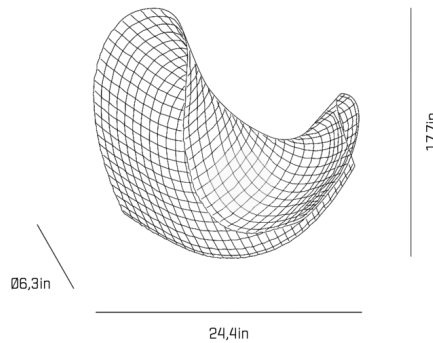

CLICK TO VIEW PRODUCT

Notes: