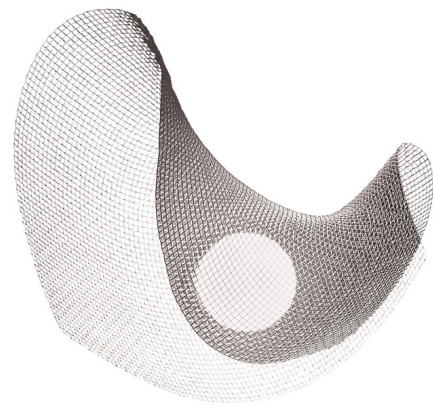

Lightology

lightology.com
866-954-4489
04-22-26

Project: _____

Company: _____

Location: _____ Fixture Type: _____

SPEC #: **ALV1244953**

Approved On: _____ Approved By: _____

Mytilus Wall Sconce

By a-emotional light

Description

The Mytilus Wall Sconce takes inspiration from movement of the ocean. Majestically full of life, the Mytilus waves like the mysterious and eternal ocean currents. This contemporary design is constructed of painted stainless steel mesh and features an integrated LED light source that will work wonderfully in a variety of spaces.

Shown in stainless steel / white

Specifications

COLOR White
BODY FINISH Stainless Steel
WATTAGE 8W
DIMMER Low Voltage Electronic
DIMENSIONS 24.4"W x 17.7"H x 6.3"D
INTEGRATED LED MODULE 1 x LED/8W/120V LED
COUNTRY OF ORIGIN Spain

Technical Information

LAMP COLOR 2700K
LUMENS/WATT 120.00
LUMINOUS FLUX 960 lumens

CLICK TO VIEW PRODUCT

Notes: