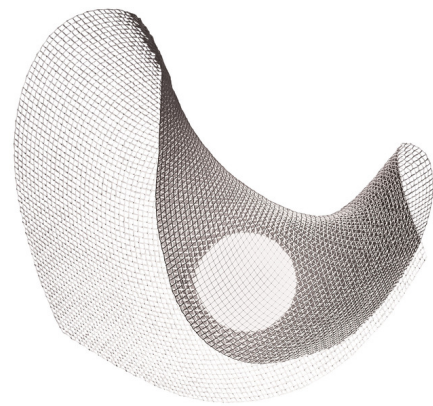

By a-emotional light

Description

The Mytilus Wall Sconce takes inspiration from movement of the ocean. Majestically full of life, the Mytilus waves like the mysterious and eternal ocean currents. This contemporary design is constructed of painted stainless steel mesh and features an integrated LED light source that will work wonderfully in a variety of spaces.

Specifications

COLOR White
BODY FINISH Stainless Steel
WATTAGE 8W
DIMMER Low Voltage Electronic
DIMENSIONS 24.4"W x 17.7"H x 6.3"D
INTEGRATED LED MODULE 1 x LED/8W/120V LED
COUNTRY OF ORIGIN Spain

Technical Information

LAMP COLOR 2700K
LUMENS/WATT 120.00
LUMINOUS FLUX 960 lumens

Shown in stainless steel / white

CLICK TO VIEW PRODUCT

Notes: