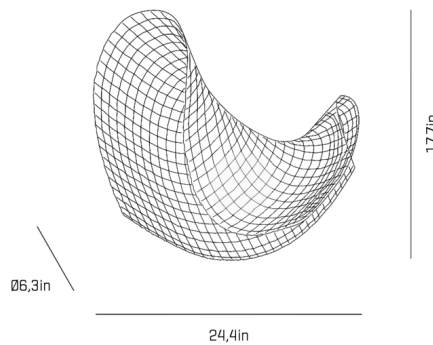

By a-emotional light

Description

The Mytilus Wall Sconce takes inspiration from movement of the ocean. Majestically full of life, the Mytilus waves like the mysterious and eternal ocean currents. This contemporary design is constructed of painted stainless steel mesh and features an integrated LED light source that will work wonderfully in a variety of spaces.

Shown in stainless steel / white

Specifications

COLOR White
BODY FINISH Stainless Steel
WATTAGE 8W
DIMMER Low Voltage Electronic
DIMENSIONS 24.4"W x 17.7"H x 6.3"D
INTEGRATED LED MODULE 1 x LED/8W/120V LED
COUNTRY OF ORIGIN Spain