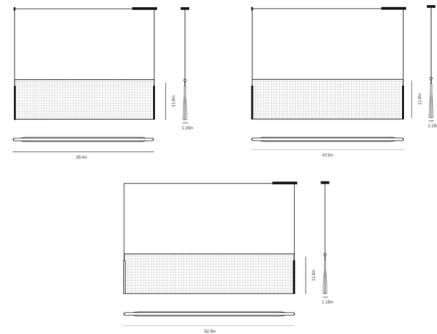

CLICK TO VIEW PRODUCT

Notes: