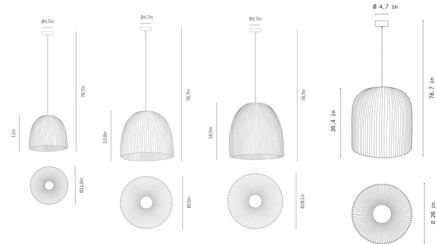

By a-emotional light

Description

The Onn Pendant evokes the feeling of the sea: shells, seaweed, and corals. The dome-shaped shade is crafted from painted stainless steel mesh with a ridged texture, allowing some light to escape through the sides of the pendant for a soft, diffused glow. Note: Black shade color is only available in 26 inch size. Beige shade color is only available in 11.9 inch size. Taupe shade color is only available in 11.9 and 18.1 inch sizes.

Shown in nickel plated / taupe

Specifications

COLOR	Taupe
BODY FINISH	Nickel Plated
WATTAGE	12W
DIMMER	Standard 120V
DIMENSIONS	11.9"W x 11"H
BULB NOT INCLUDED	1 x A19/Medium (E26)/12W/120V LED
COUNTRY OF ORIGIN	Spain