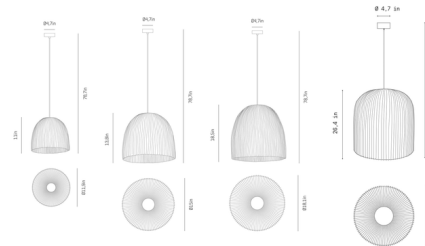

Description

The Onn Pendant evokes the feeling of the sea: shells, seaweed, and corals. The dome-shaped shade is crafted from painted stainless steel mesh with a ridged texture, allowing some light to escape through the sides of the pendant for a soft, diffused glow. Note: Black shade color is only available in 26 inch size. Beige shade color is only available in 11.9 inch size. Taupe shade color is only available in 11.9 and 18.1 inch sizes.

Shown in nickel plated / taupe

Specifications

COLOR Taupe
 BODY FINISH Nickel Plated
 WATTAGE 8W
 DIMMER Standard 120V
 DIMENSIONS 11.9"W x 11"H
 INTEGRATED LED MODULE 1 x LED/8W/120-277V LED
 COUNTRY OF ORIGIN Spain

Technical Information

LAMP COLOR 2700K
 LUMENS/WATT 120.00
 LUMINOUS FLUX 960 lumens

CLICK TO VIEW PRODUCT

Notes: