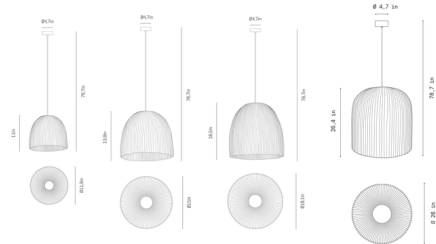

Description

The Onn Pendant evokes the feeling of the sea: shells, seaweed, and corals. The dome-shaped shade is crafted from painted stainless steel mesh with a ridged texture, allowing some light to escape through the sides of the pendant for a soft, diffused glow. Note: Black shade color is only available in 26 inch size. Beige shade color is only available in 11.9 inch size. Taupe shade color is only available in 11.9 and 18.1 inch sizes.

Shown in nickel plated / taupe

Specifications

COLOR Taupe
BODY FINISH Nickel Plated
WATTAGE 36W
DIMMER Standard 120V
DIMENSIONS 18.1"W x 18.5"H
BULB NOT INCLUDED 3 x A19/Medium (E26)/12W/120V LED
COUNTRY OF ORIGIN Spain