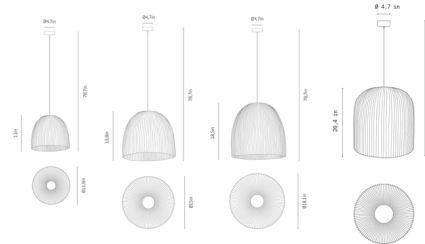

### Description

The Onn Pendant evokes the feeling of the sea: shells, seaweed, and corals. The dome-shaped shade is crafted from painted stainless steel mesh with a ridged texture, allowing some light to escape through the sides of the pendant for a soft, diffused glow. Note: Black shade color is only available in 26 inch size. Beige shade color is only available in 11.9 inch size. Taupe shade color is only available in 11.9 and 18.1 inch sizes.

### Specifications

COLOR	Taupe
BODY FINISH	Nickel Plated
WATTAGE	17W
DIMMER	Standard 120V
DIMENSIONS	18.1"W x 18.5"H
INTEGRATED LED MODULE	1 x LED/17W/120-277V LED
COUNTRY OF ORIGIN	Spain