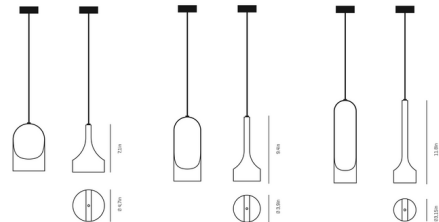

By a-emotional light

Description

The Parga Pendant unites the seemingly opposing elements of light and stone to create a stylish fixture with a statuesque expression. The pendant is crafted from grey Galician granite and carved into a shape reminiscent of primitive stone carvings. Parga houses an integrated LED light source which is aimed downward to provide bright, direct lighting.

Shown in matte black / grey granite

Specifications

COLOR Grey Granite
BODY FINISH Matte Black
WATTAGE 8W
DIMMER Low Voltage Electronic
DIMENSIONS 4.7"W x 7.1"H
INTEGRATED LED MODULE 1 x LED/8W/120V LED
COUNTRY OF ORIGIN Spain

Technical Information

PRODUCT DIMENSIONS Cord Length: 78.7"
LAMP COLOR 2700K
LUMENS/WATT 120.00
LUMINOUS FLUX 960 lumens

CLICK TO VIEW PRODUCT

Notes: