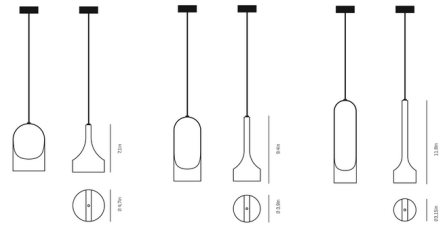

### Description

The Parga Pendant unites the seemingly opposing elements of light and stone to create a stylish fixture with a statuesque expression. The pendant is crafted from grey Galician granite and carved into a shape reminiscent of primitive stone carvings. Parga houses an integrated LED light source which is aimed downward to provide bright, direct lighting.

### Specifications

COLOR . . . . . Grey Granite  
BODY FINISH . . . . . Matte Black  
WATTAGE . . . . . 8W  
DIMMER . . . . . Low Voltage Electronic  
DIMENSIONS . . . . . 4.7\"W x 7.1\"H  
INTEGRATED LED MODULE . . . . . 1 x LED/8W/120V LED  
COUNTRY OF ORIGIN . . . . . Spain

### Technical Information

PRODUCT DIMENSIONS . . . . . Cord Length: 78.7\"  
LAMP COLOR . . . . . 2700K  
LUMENS/WATT . . . . . 120.00  
LUMINOUS FLUX . . . . . 960 lumens

CLICK TO VIEW PRODUCT

Notes: