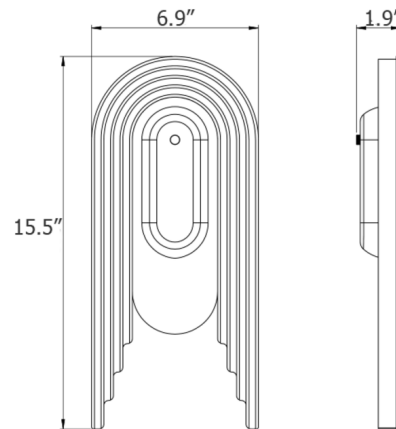

Shown in brushed brass / alabaster

Specifications

COLOR	Alabaster
BODY FINISH	Brushed Brass
WATTAGE	4W
DIMMER	Standard 120V
DIMENSIONS	6.92"W x 15.47"H x 1.85"D
BULB NOT INCLUDED	1 x JCD/G9/4W/120V LED
COUNTRY OF ORIGIN	United Kingdom