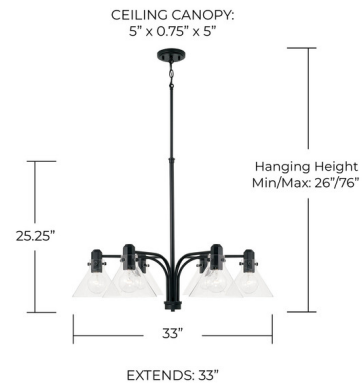

## Greer Chandelier By Capital Lighting

### Description

A modern take on midcentury style, the Greer Chandelier brings understated style to any space. The faceted socket and rivet details adds a pop of personality to the tapered glass.

Shown in aged brass / clear

### Specifications

COLOR . . . . . Clear  
BODY FINISH . . . . . Aged Brass  
WATTAGE . . . . . 600W  
DIMMER . . . . . Standard 120V  
DIMENSIONS . . . . . 33"W x 25.25"H x 33"D  
BULB NOT INCLUDED . . . . . 6 x G25/Medium (E26)/100W/120V Incandescent  
OTHER BULB OPTIONS . . . . . 6 x G25/Medium (E26)/120V LED  
COUNTRY OF ORIGIN . . . . . China