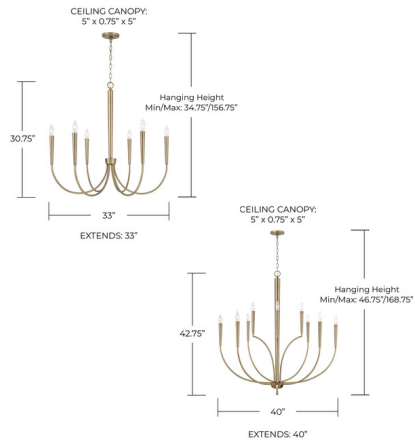

### Specifications

COLOR . . . . . N/A  
BODY FINISH . . . . . Matte Black  
WATTAGE . . . . . 54W  
DIMMER . . . . . Standard 120V  
DIMENSIONS . . . . . 33"W x 30.75"H x 33"D  
BULB NOT INCLUDED . . . . . 6 x G16.5/Candelabra (E12)/9W/120V LED  
OTHER BULB OPTIONS . . . . . 6 x B10/Candelabra (E12)/120V LED  
COUNTRY OF ORIGIN . . . . . China

### Technical Information

PRODUCT DIMENSIONS . . . . . Adjustable Chain Length: 120"

Notes:

Shown in matte black

CLICK TO VIEW PRODUCT