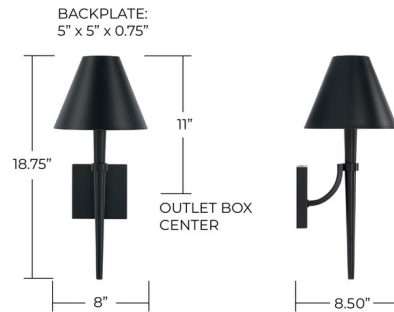

## Holden Wall Sconce By Capital Lighting

### Description

With a classic elegance that commands attention, the Holden Wall Sconce adds sleek sophistication to any space. The dapper details bring designer style and adds dimension.

Shown in matte black / white

### Specifications

COLOR	White
BODY FINISH	Matte Black
WATTAGE	9W
DIMMER	Standard 120V
DIMENSIONS	8"W x 18.75"H x 8.5"D
BULB NOT INCLUDED	1 x B10/Candelabra (E12)/9W/120V LED
COUNTRY OF ORIGIN	China

CLICK TO VIEW PRODUCT