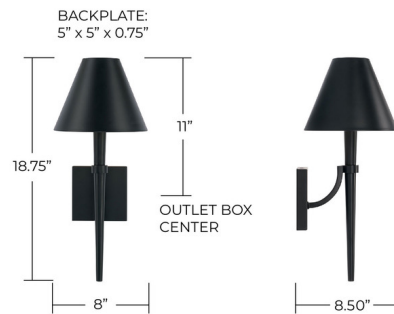

Lightology

lightology.com
866-954-4489
06-30-26

Project: _____

Company: _____

Location: _____ Fixture Type: _____

SPEC #: **CPT1245395**

Approved On: _____ Approved By: _____

Holden Wall Sconce By Capital Lighting

Description

With a classic elegance that commands attention, the Holden Wall Sconce adds sleek sophistication to any space. The dapper details bring designer style and adds dimension.

Shown in matte black / white

Specifications

COLOR White
BODY FINISH Matte Black
WATTAGE 9W
DIMMER Standard 120V
DIMENSIONS 8"W x 18.75"H x 8.5"D
BULB NOT INCLUDED 1 x B10/Candelabra (E12)/9W/120V LED
COUNTRY OF ORIGIN China

CLICK TO VIEW PRODUCT