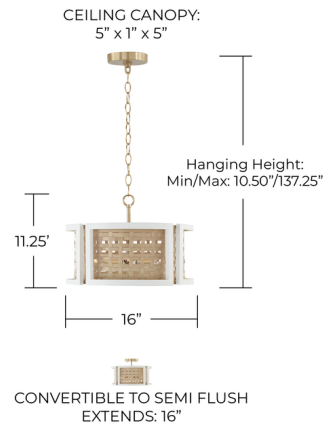

CLICK TO VIEW PRODUCT

Notes: