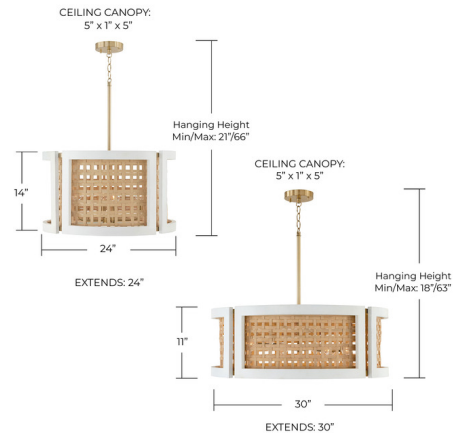

### Specifications

COLOR . . . . . White  
BODY FINISH . . . . . Matte Brass  
WATTAGE . . . . . 36W  
DIMMER . . . . . Standard 120V  
DIMENSIONS . . . . . 24"W x 14"H x 24"D  
BULB NOT INCLUDED . . . . . 4 x G16.5/Candelabra (E12)/9W/120V LED  
COUNTRY OF ORIGIN . . . . . India

### Technical Information

PRODUCT DIMENSIONS Downrods Included: 1-6", 1-12", 1-18" Stems and 12" of Chain

Shown in matte brass / white

CLICK TO VIEW PRODUCT

Notes: