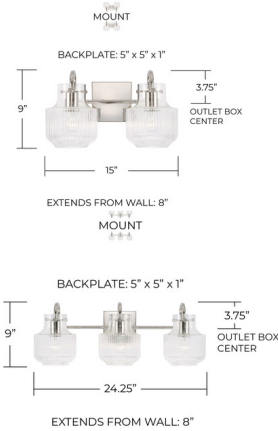

## Nyla Bathroom Vanity Light

By Capital Lighting

### Description

Fluted glass and a tulip silhouette create organic intrigue with the Nyla Bathroom Vanity Light. Can be mounted up or down.

Shown in matte black / clear

### Specifications

COLOR	Clear
BODY FINISH	Matte Black
WATTAGE	34W
DIMMER	Standard 120V
DIMENSIONS	15"W x 9"H x 8"D
BULB NOT INCLUDED	2 x A15/Medium (E26)/17W/120V LED
COUNTRY OF ORIGIN	China

CLICK TO VIEW PRODUCT