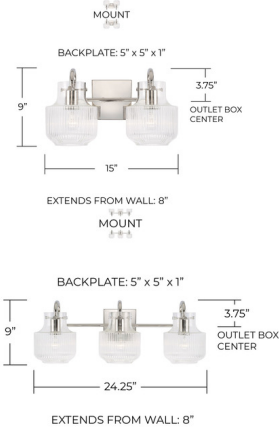

By Capital Lighting

Description

Fluted glass and a tulip silhouette create organic intrigue with the Nyla Bathroom Vanity Light. Can be mounted up or down.

Shown in matte black / clear

Specifications

COLOR	Clear
BODY FINISH	Matte Black
WATTAGE	34W
DIMMER	Standard 120V
DIMENSIONS	15"W x 9"H x 8"D
BULB NOT INCLUDED	2 x A15/Medium (E26)/17W/120V LED
COUNTRY OF ORIGIN	China