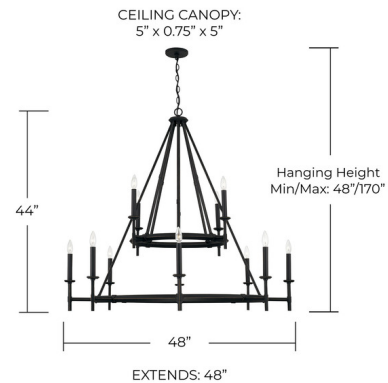

Shown in black iron

Specifications

COLOR	N/A
BODY FINISH	Black Iron
WATTAGE	108W
DIMMER	Standard 120V
DIMENSIONS	48"W x 44"H
BULB NOT INCLUDED	12 x B10/Candelabra (E12)/9W/120V LED
COUNTRY OF ORIGIN	China